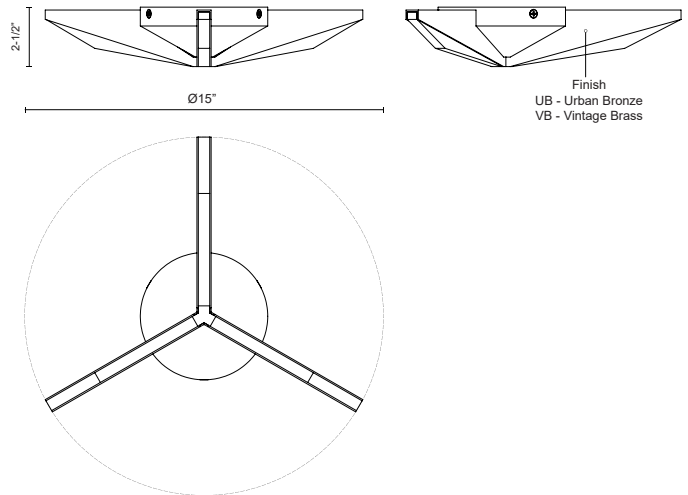

FM64215-VB
 Vintage Brass

FM64215-UB
 Urban Bronze

SPECIFICATION DETAILS

Fixture Dimensions	D15" x H2-1/2"
Light Source	LED with DC Driver
Wattage	15W
Total Lumens	1000lm
Delivered Lumens	645lm*
Voltage	120V
Color Temperature	3000K
CRI (Ra)	90CRI
Optional Color Temps	2700K - 5000K Available, Minimum Order Quantities Apply
LED Rated Life	50,000 hours
Dimming	100% - 10%, TRIAC or ELV Dimmer (Not Included)
Diffuser Details	Frosted Acrylic Light Guide
Location	Dry
Illumination Direction	Down
CEC Title 24 JA8	Yes, JA8-2022
Material	Steel + Acrylic
Paint Finish	UB01; VB01;

- Sleek, geometric shapes
- Integrated LED, no need for bulbs
- Light Guide technology provides an ample glow throughout
- Vintage Brass or Urban Bronze finishes
- Mounting Options: Horizontal or Vertical (VL AND WS ONLY)